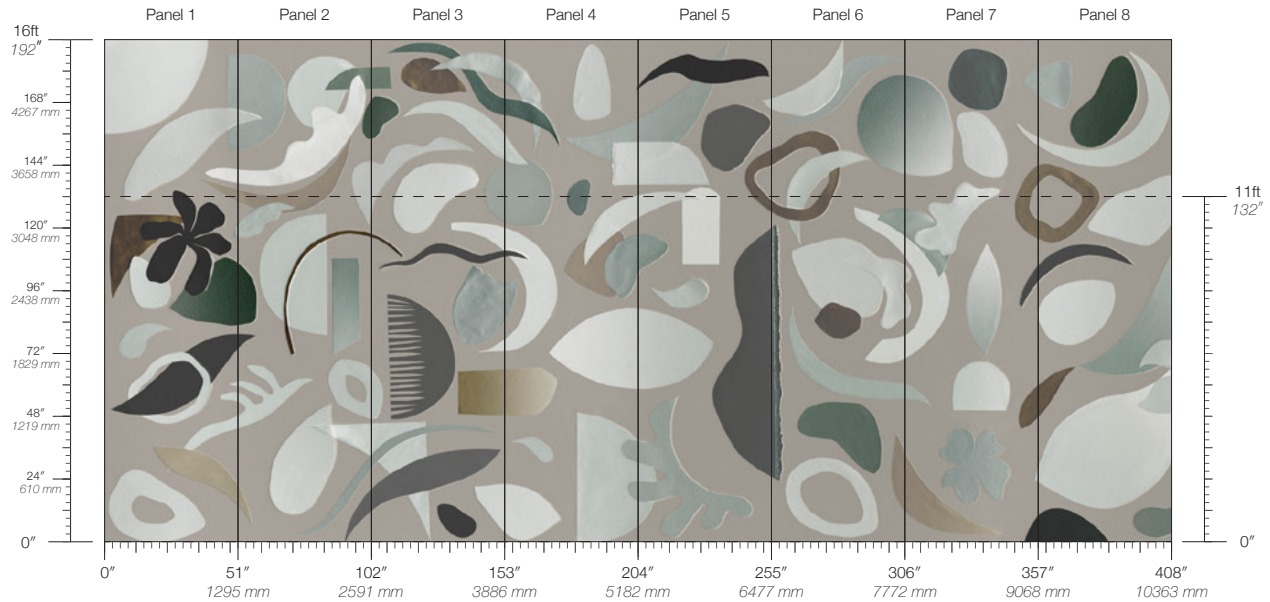

Ephemera Avant

Suitable for residential and commercial projects

COLOR
Avant

ITEM
4701

CONTENT
Type II PVC-Free

PANEL WIDTH
51" / 1295 mm trimmed

PANEL HEIGHT
132" / 3353 mm standard
192" / 4877 mm extended

REPEAT
Non-repeating

STOCK
Made to order

LEAD TIME
4 weeks to print

MINIMUM
1 panel

PRICE
Available upon request

ORIGIN
USA

DETAILS
Custom options available

MAINTENANCE
Water-based cleanser

ENVIRONMENTAL
Recycled Content
Phthalate Free
Low VOC
HPD Available

SPECS
Polyester/Natural Fiber face
Fabric backing
14 oz per linear yard
435.2 g per linear meter
Dappled surface texture

TESTING
(US) ASTM E84 Adhered Class A
CCC-W-408D Type II
W-101 Type II Class A
ASTM E96 Procedure B - 66 Perms

CONTACT
sales@calicowallpaper.com
+1 718 243 1705
57 Lispenard Street
New York, NY 10013 USA

DISCLAIMER
Refer to our website to see the full mural artwork. Reference the physical sample for color and texture. Panel maps represent mural artwork only.