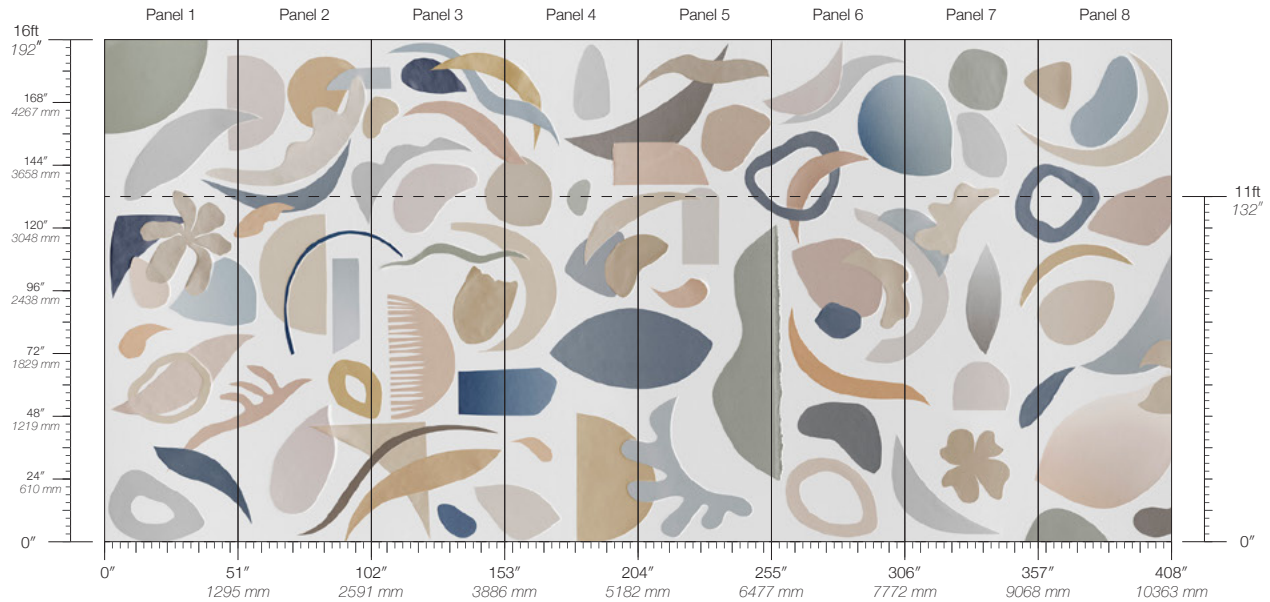

PANEL HEIGHT
132" / 3353 mm standard
192" / 4877 mm extended

REPEAT
Non-repeating

STOCK
Made to order

LEAD TIME
4 weeks to print

MINIMUM
1 panel

PRICE
Available upon request

ORIGIN
USA

DETAILS
Custom options available

MAINTENANCE
Water-based cleanser

ENVIRONMENTAL
Recycled Content
Phthalate Free
Low VOC
HPD Available

SPECS
Polyester/Natural Fiber face
Fabric backing
14 oz per linear yard
435.2 g per linear meter
Dappled surface texture

COLOR
Corbu

ITEM
4702

CONTENT
Type II PVC-Free

PANEL WIDTH
51" / 1295 mm trimmed

PANEL HEIGHT
132" / 3353 mm standard
192" / 4877 mm extended

REPEAT
Non-repeating

STOCK
Made to order

LEAD TIME
4 weeks to print

COLOR
Dada

ITEM
4703

CONTENT
Type II PVC-Free

PANEL WIDTH
51" / 1295 mm trimmed

PANEL HEIGHT
132" / 3353 mm standard
192" / 4877 mm extended

REPEAT
Non-repeating

STOCK
Made to order

LEAD TIME
4 weeks to print