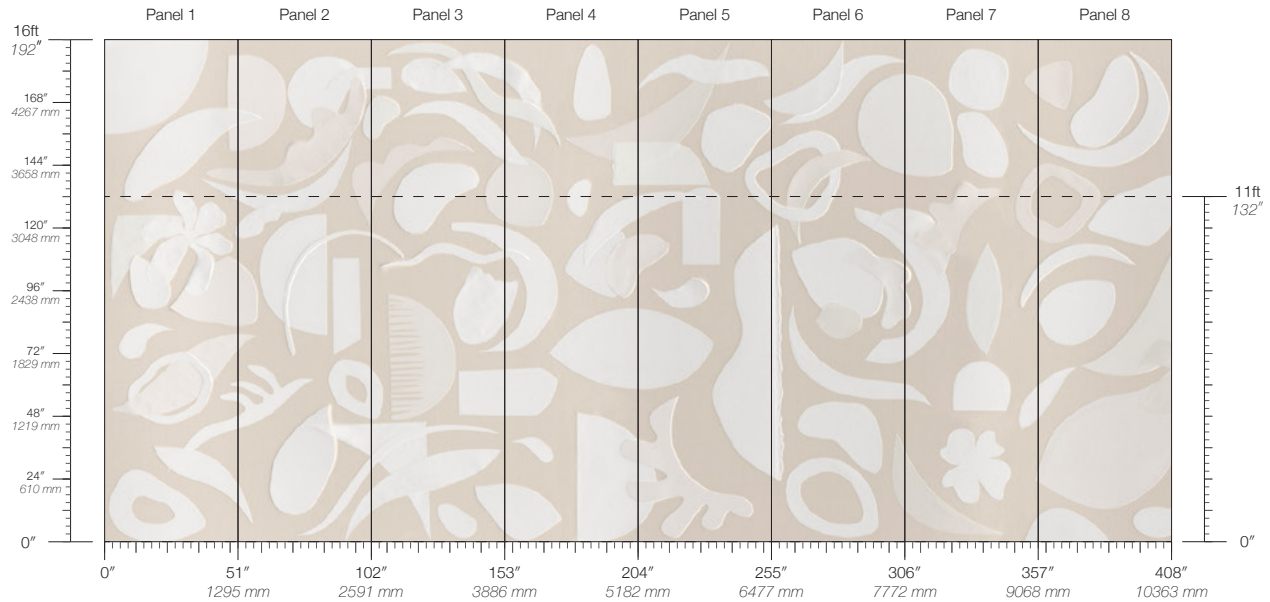

Ephemera Pastiche

Suitable for residential and commercial projects

COLOR
Pastiche

ITEM
4706

CONTENT
Type II PVC-Free

PANEL WIDTH
51" / 1295 mm trimmed

PANEL HEIGHT
132" / 3353 mm standard
192" / 4877 mm extended

REPEAT
Non-repeating

STOCK
Made to order

LEAD TIME
4 weeks to print

MINIMUM
1 panel

PRICE
Available upon request

ORIGIN
USA

DETAILS
Custom options available

MAINTENANCE
Water-based cleanser

ENVIRONMENTAL
Recycled Content
Phthalate Free
Low VOC
HPD Available

SPECS
Polyester/Natural Fiber face
Fabric backing
14 oz per linear yard
435.2 g per linear meter
Dappled surface texture

TESTING
(US) ASTM E84 Adhered Class A
CCC-W-408D Type II
W-101 Type II Class A
ASTM E96 Procedure B - 66 Perms

CONTACT
sales@calicowallpaper.com
+1 718 243 1705
57 Lispenard Street
New York, NY 10013 USA

DISCLAIMER
Refer to our website to see the full mural artwork. Reference the physical sample for color and texture. Panel maps represent mural artwork only.