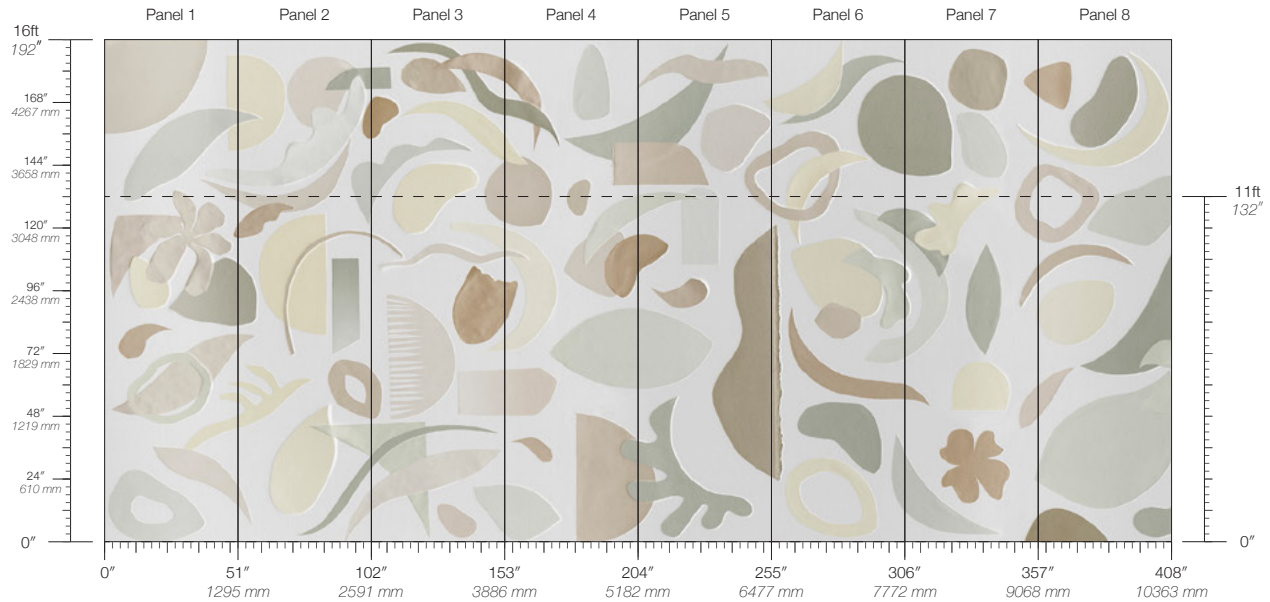

COLOR
Corbu

ITEM
4702

CONTENT
Type II PVC-Free

PANEL WIDTH
51" / 1295 mm trimmed

PANEL HEIGHT
132" / 3353 mm standard
192" / 4877 mm extended

REPEAT
Non-repeating

STOCK
Made to order

LEAD TIME
4 weeks to print

MINIMUM
1 panel

PRICE
Available upon request

ORIGIN
USA

DETAILS
Custom options available

MAINTENANCE
Water-based cleanser

ENVIRONMENTAL
Recycled Content
Phthalate Free
Low VOC
HPD Available

SPECS
Polyester/Natural Fiber face
Fabric backing
14 oz per linear yard
435.2 g per linear meter
Dappled surface texture

COLOR
Dada

ITEM
4703

CONTENT
Type II PVC-Free

PANEL WIDTH
51" / 1295 mm trimmed

PANEL HEIGHT
132" / 3353 mm standard
192" / 4877 mm extended

REPEAT
Non-repeating

STOCK
Made to order

LEAD TIME
4 weeks to print