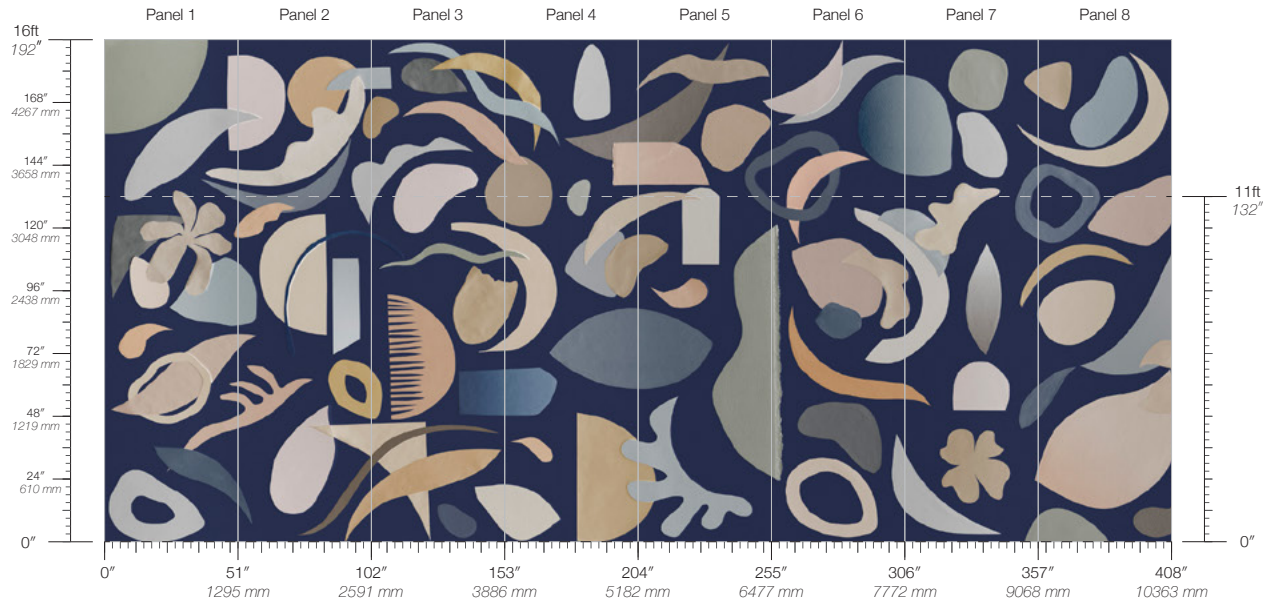

DISCLAIMER

Refer to our website to see the full mural artwork. Reference the physical sample for color and texture. Panel maps represent mural artwork only.

Ephemera Fauve

Suitable for residential and commercial projects

COLOR
Fauve

ITEM
4705

CONTENT
Type II PVC-Free

PANEL WIDTH
51" / 1295 mm trimmed

PANEL HEIGHT
132" / 3353 mm standard
192" / 4877 mm extended

REPEAT
Non-repeating

STOCK
Made to order

LEAD TIME
4 weeks to print